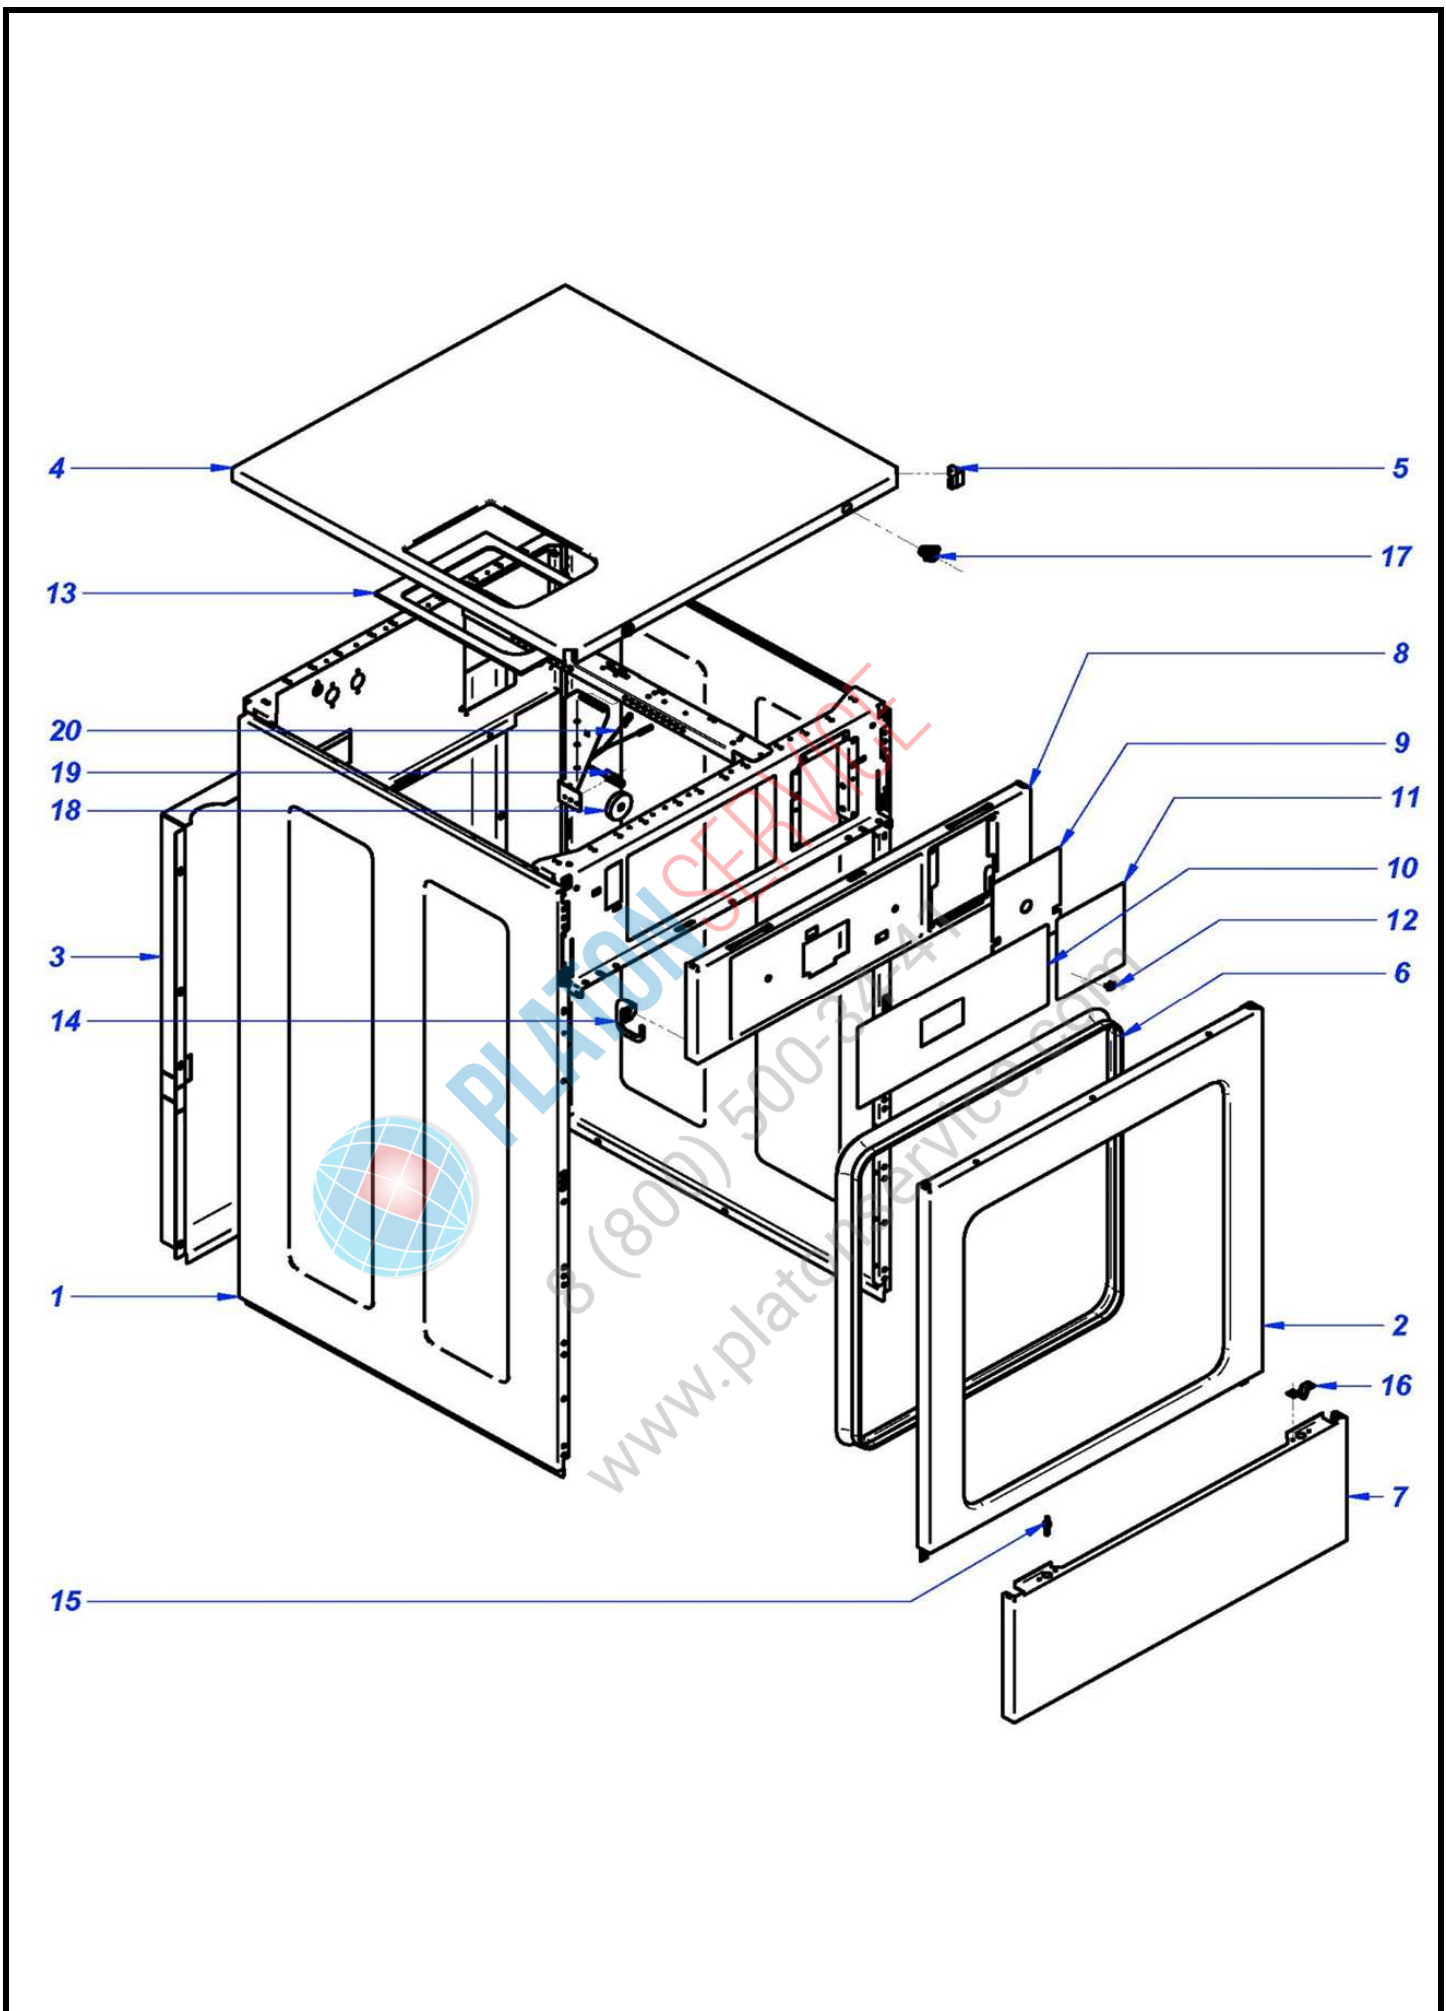

Drawing Nr.	Signature	Date	MUEBLE / CABINET	Sheet
	Iban R.	dic-15	LA-11-14-18-25-35 TP	1