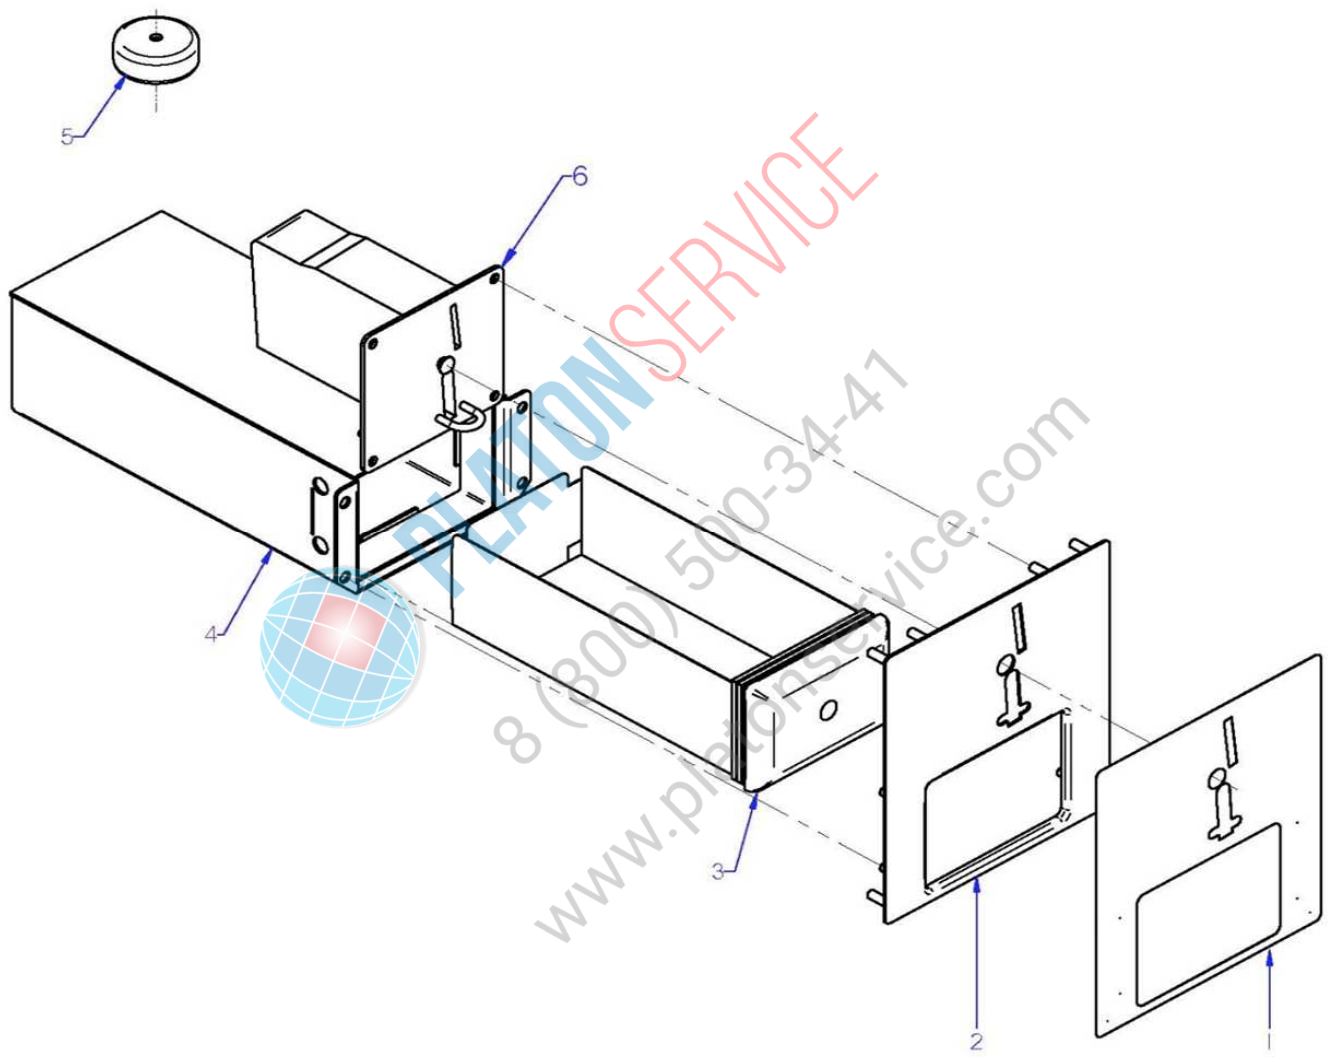

ITEM	REFERENCIA REFERENCE	DENOMINACIÓN	DENOMINATION	LA-11 TP	LA-14 TP	LA-18 TP	LA-25 TP	LA-35 TP			RECOMMENDED	ELIMINADO ELIMINATED	INTRODUCIDO INTRODUCED
1	12131484	PANEL LATERAL	SIDE PANEL	2									
1	12110869	PANEL LATERAL	SIDE PANEL		2								
1	12110880	PANEL LATERAL	SIDE PANEL			2							
1	12110881	PANEL LATERAL	SIDE PANEL				2						
1	12132409	PANEL LATERAL	SIDE PANEL					2					
2	12120898	PANEL FRONTAL RECTO	STRAIGHT FRONT PANEL	1									
2	12132412	PANEL FRONTAL RECTO	STRAIGHT FRONT PANEL		1								
2	12132415	PANEL FRONTAL RECTO	STRAIGHT FRONT PANEL			1							
2	12132416	PANEL FRONTAL RECTO	STRAIGHT FRONT PANEL				1						
2	12132417	PANEL FRONTAL RECTO	STRAIGHT FRONT PANEL					1					
3	12001300	PANEL POSTERIOR	REAR PANEL	1									
3	12001239	PANEL POSTERIOR	REAR PANEL		1								
3	12001211	PANEL POSTERIOR	REAR PANEL			1							
3	12001154	PANEL POSTERIOR	REAR PANEL				1						
3	12111421	PANEL POSTERIOR	REAR PANEL					1					
4	12132421	REP. ENCIMERA	WORKTOP	1									
4	12131524	REP. ENCIMERA	WORKTOP		1								
4	12132422	REP. ENCIMERA	WORKTOP			1							
4	12132423	REP. ENCIMERA	WORKTOP				1						
4	12132424	REP. ENCIMERA	WORKTOP					1					
5	12039188	CANTONERA R1	R1 CORNER	2	2	2	2	2					
6	11000161	PERFIL EMBELLECEDOR A1 104/2	A1 104/2 PROFILE	3	3	3	3	4					
7	12116089	ZOCALO	SKIRTING	1									
7	12111769	ZOCALO	SKIRTING		1								
7	12116093	ZOCALO	SKIRTING			1							
7	12116098	ZOCALO	SKIRTING				1						
8	12132426	REP PORTAMANDOS	CONTROL PANEL	1									
8	12131534	REP PORTAMANDOS	CONTROL PANEL		1								
8	12131535	REP PORTAMANDOS	CONTROL PANEL			1							
8	12131536	REP PORTAMANDOS	CONTROL PANEL				1						
8	12132427	REP PORTAMANDOS	CONTROL PANEL					1					
9	12120271	TAPA MONEDERO COMPLETA	COMPLETE COIN COVER	1	1	1	1	1					
10	12113512	ADHESIVO FAGOR TP	FAGOR TP ADHESIVE	1	1	1	1	1			X		
11	12113854	ADHESIVO ON/OFF FAGOR	FAGOR ON/OFF ADHESIVE	1	1	1	1	1			X		
12	12119954	TAPON USB	USB CAP	1	1	1	1	1					
13	12009796	APOYO CUBETA DE DETERGENTES	DETERGENT TRAY SUPPORT	1	1	1	1	1					
14	12131540	BISAGRA PORTAMANDOS IZQ	CONTROL PANEL LEFT HINGE	1	1	1	1	1					
14	12131542	BISAGRA PORTAMANDOS DCH	CONTROL PANEL RIGHT HINGE	1	1	1	1	1					
15	12008693	PITON CIERRE	LOCK BOLT	7	7	7	13	13					
16	12008460	CIERRRE MUELLE Fre.700 MIKALOR	Fre.700 MIKALOR LOCK SPRING	7	7	7	13	13					
17	12094428	CERRADURA 0330	0330 LOCK	2	2	2	2						
17	12122600	CERRADURA 0330	0330 LOCK					2					
18	12023314	IMAN DESEQUILIBRIO DIAM. 50	DIAM. 50 IMBALANCE MAGNET	1	1	1	1	1					
19	12024066	AMARRE INTERRUPTOR MAGNETICO	MAGNETIC SWITCH HOLDER	1	1	1	1	1					
20	12024477	INTERRUP. 0,04 1VIA 1 POS MAGNET.	0,04 1VIA 1 POS MAGNET SWITCH	1	1	1	1	1					