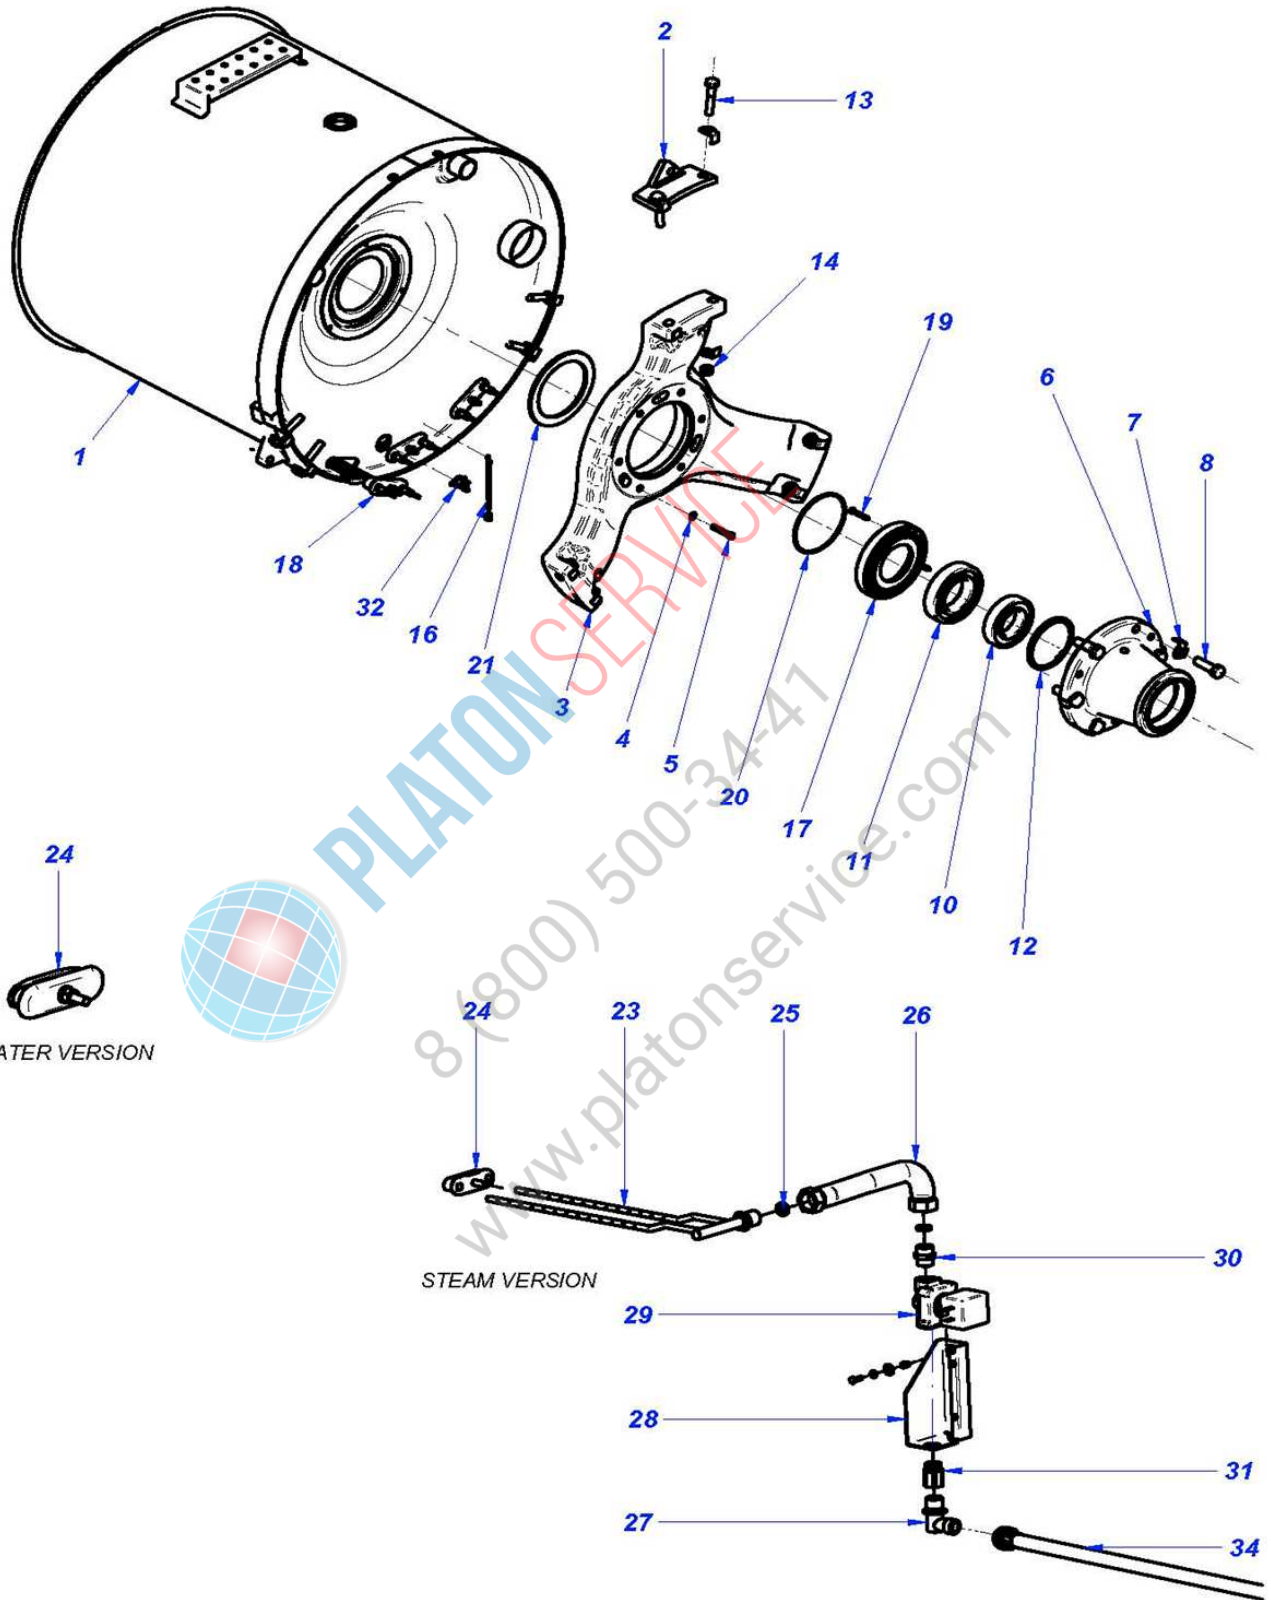

Drawing Nr.	Signature	Date	CUBA / TUB	Sheet
	Iban R.	sep-15	LA-11-14-18-25-35 TP	3