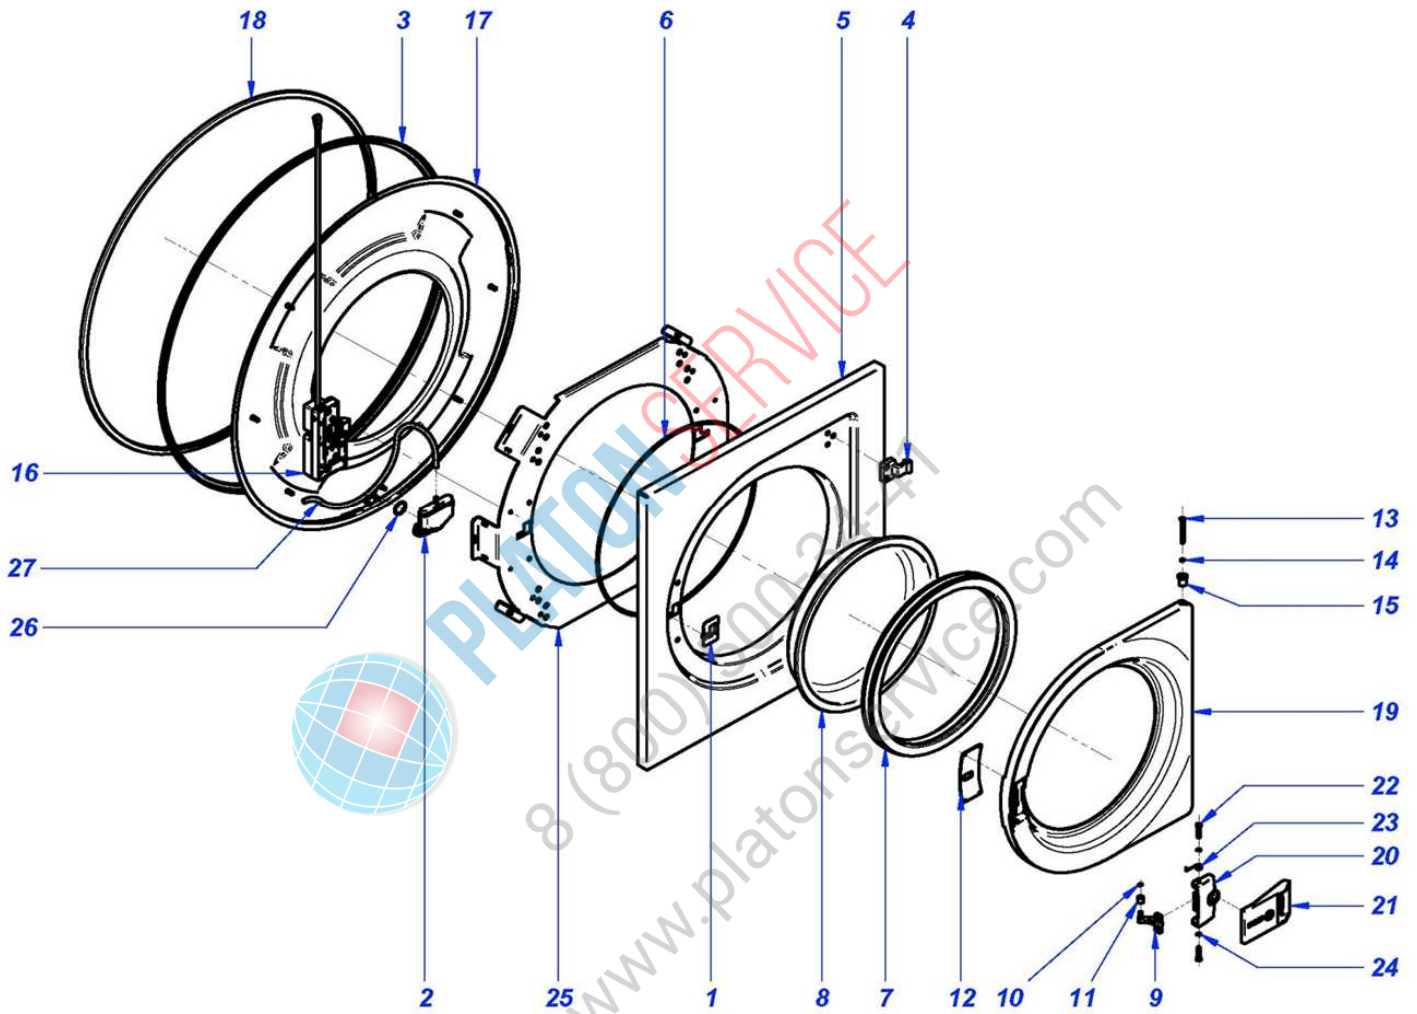

Drawing Nr.	Signature	Date	FRENTE CUBA / TUB FRONT	Sheet
	Iban R.	oct-15	LA-11-14-18-25-35 TP	5